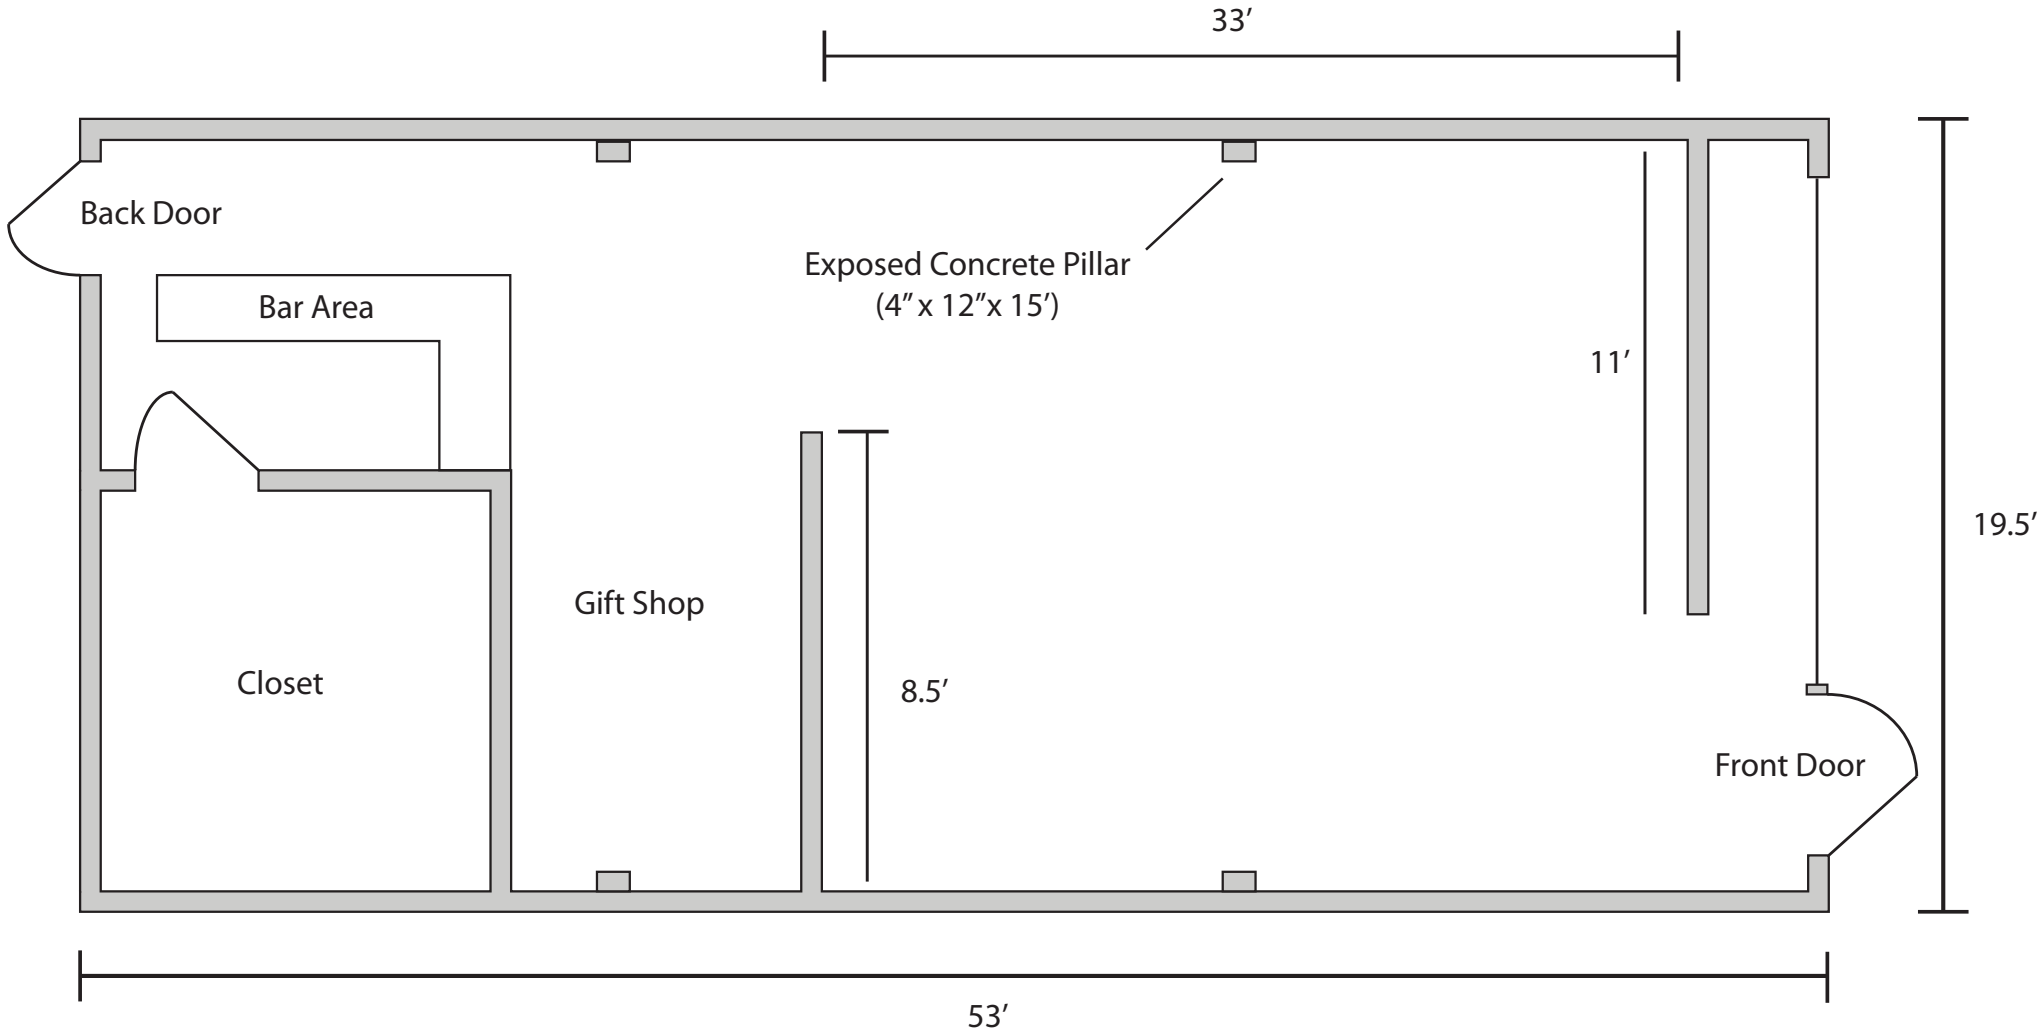

*Ceiling is 15 Ft. in Height

ICOSA COLLECTIVE

916 Springdale Rd, Bldg 2, #102
Austin TX 78702

(NOT TO SCALE)